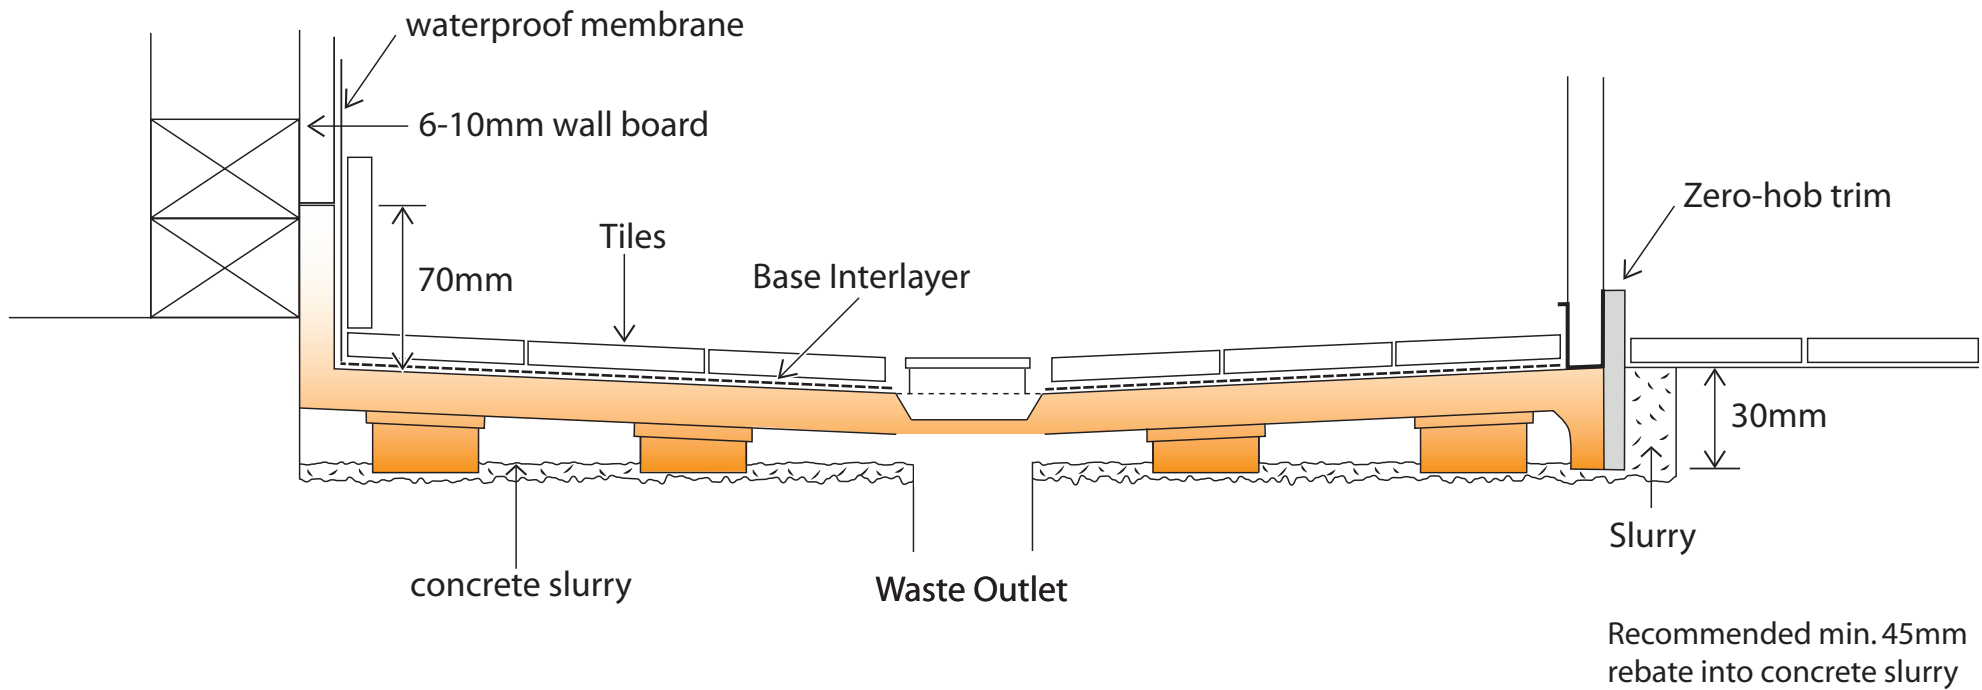

Zero-hob™ entry set into concrete recess

└ = Base Channel - satin finish

PATENT AND DESIGN REGISTRATIONS APPLY