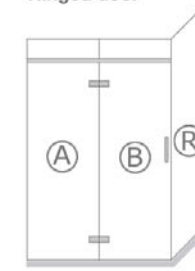

Hinged door

HZ2