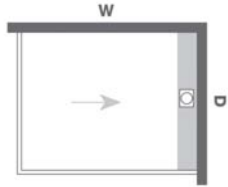

*= no top brace required

Linea Quattro shower bases 2120mm Naked Frameless screen options - NZ Screen Master

2 walled showers

LH drain position

RH drain position

| | W | D | HZ2 | | | SL2 | | | FX1 |
|-----------|------|------|-----------|-----|------|-----|-----|------|-----|
| | | | A | B | R | A | B | R | A |
| Dublin | 900 | 900 | 280 | 620 | 900 | N/A | | | N/A |
| Boston | 1000 | 900 | 280 | 720 | 900 | N/A | | | N/A |
| Rio | 1100 | 900 | 380 | 720 | 900 | 530 | 570 | 1100 | |
| Milan | 1200 | 900 | 480 | 720 | 900 | 580 | 620 | 1200 | |
| Geneva | 1300 | 900 | 580 | 720 | 900 | 630 | 670 | 1300 | |
| Paris | 1400 | 900 | 680 | 720 | 900 | 680 | 720 | 1400 | |
| Miami | 1000 | 1000 | 280 | 720 | 1000 | N/A | | | N/A |
| Shanghai | 1200 | 1000 | 480 | 720 | 1000 | 580 | 620 | 1200 | |
| Vancouver | 1400 | 1000 | 680 | 720 | 1000 | 680 | 720 | 1400 | |
| Detroit | 1200 | 1200 | Base Only | | | | | | |