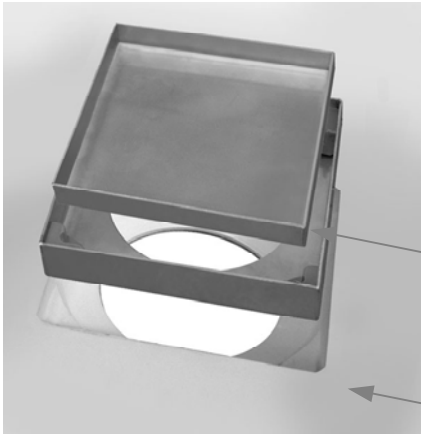

artisan Tile-over Waste

Tile-over lid assembly
- fits into base cavity

Base surface

Waste top assembly
- screws down from base topside

40mm EasyClean waste and trap
- sealed to base underside