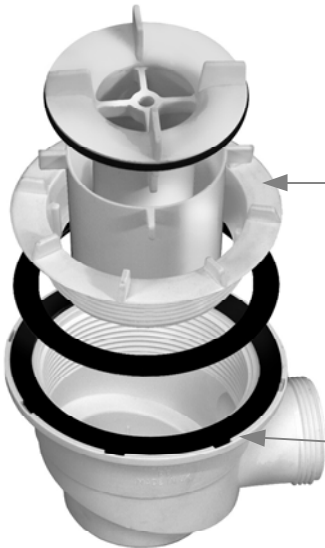

artisan Tile-over Waste

Tile-over lid assembly
- fits into base cavity

Base surface

Waste top assembly
- screws down from base topside

40mm EasyClean waste and trap
- sealed to base underside